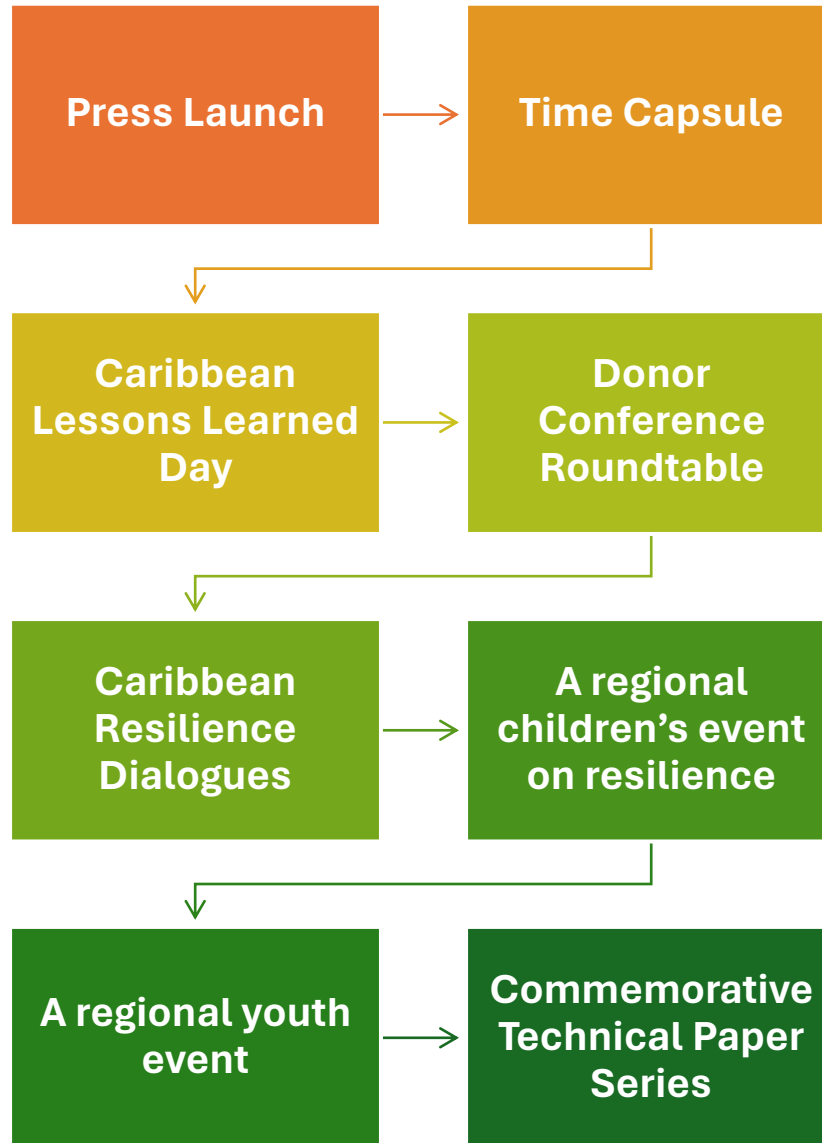

What is Ivan +20?